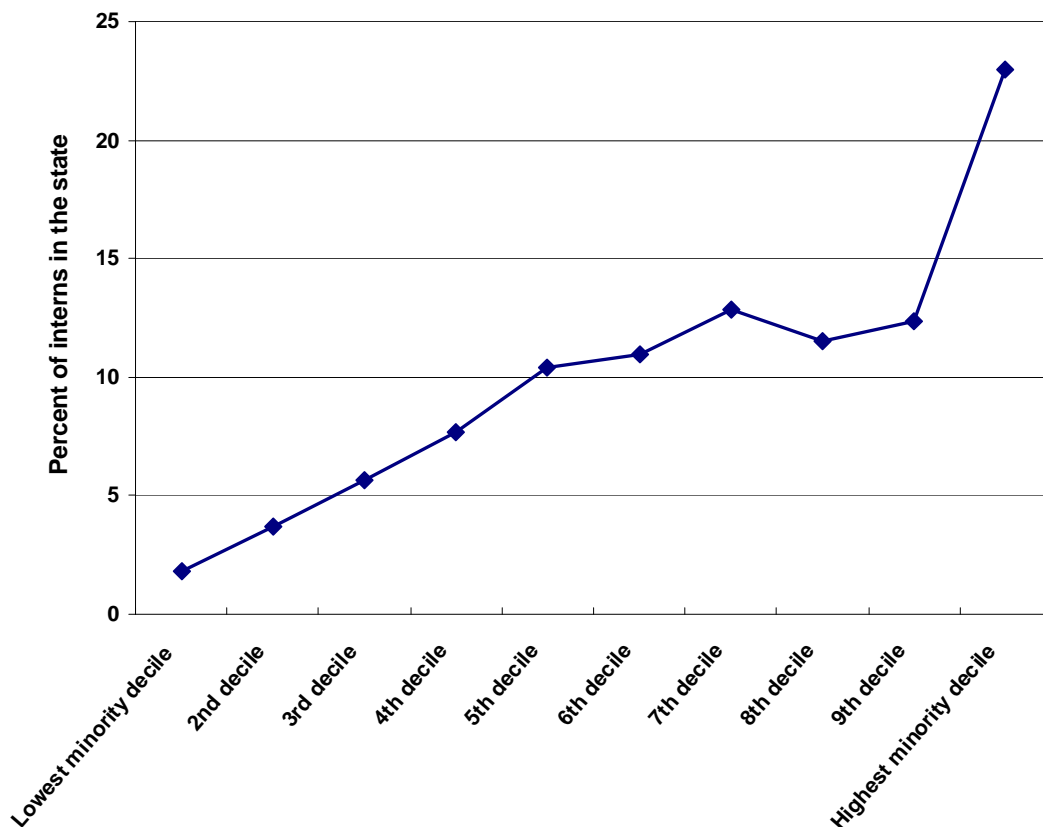

Percentage of Interns in California by Minority Decile (2006-07)

Percentage of Interns in California by Academic Performance Index Decile (2006-07)

Source: Decl. of Patrick Shields, Exhibit B