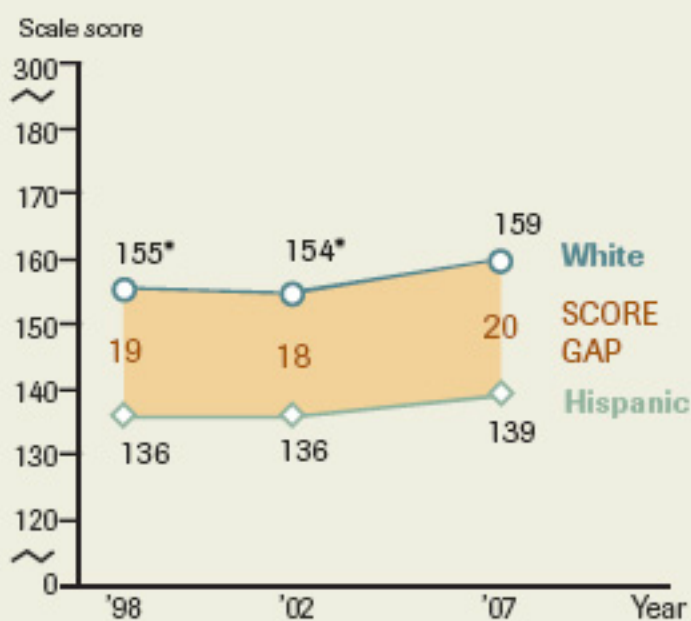

# Multiple Gaps

Big gaps exist on the national writing assessment at both grade levels between black and white students, Hispanic and white students, and boys and girls. The writing test has the biggest gender gap of all in the NAEP portfolio.

## 8th Grade

## 12th Grade

White & Black

White & Hispanic

Male & Female

\* Significantly different from 2007