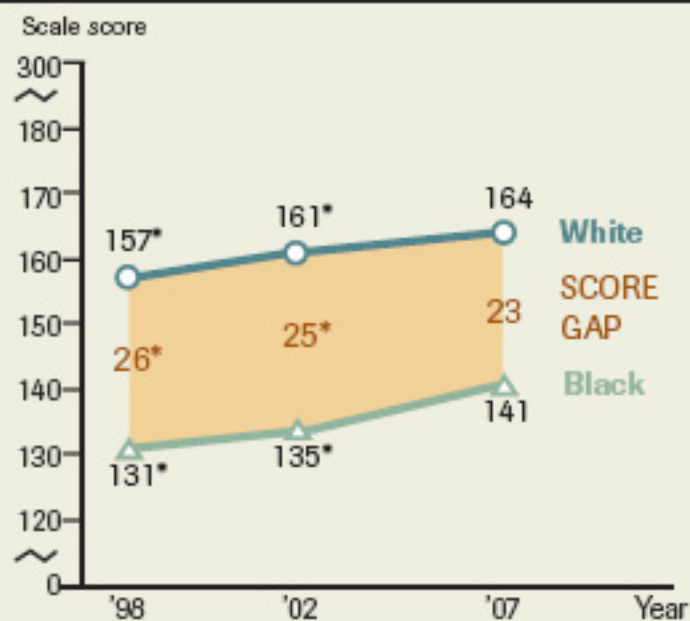

# Multiple Gaps

Big gaps exist on the national writing assessment at both grade levels between black and white students, Hispanic and white students, and boys and girls. The writing test has the biggest gender gap of all in the NAEP portfolio.

## 8th Grade

## 12th Grade

White & Black

White & Hispanic

Male & Female

\* Significantly different from 2007