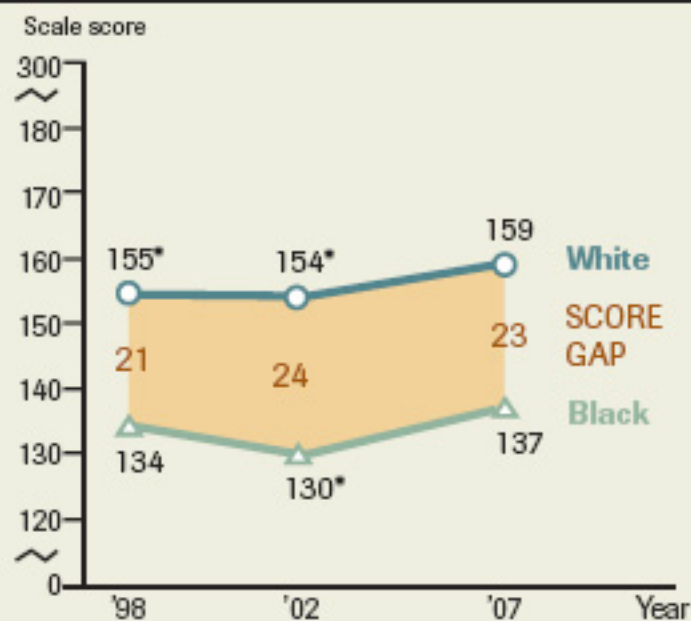

# Multiple Gaps

Big gaps exist on the national writing assessment at both grade levels between black and white students, Hispanic and white students, and boys and girls. The writing test has the biggest gender gap of all in the NAEP portfolio.

## 8th Grade

## 12th Grade

White & Black

White & Hispanic

Male & Female

\* Significantly different from 2007