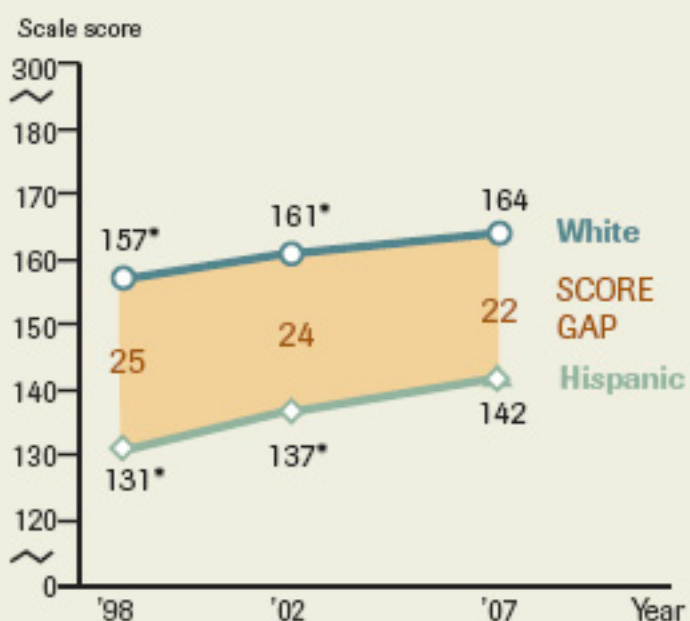

# Multiple Gaps

Big gaps exist on the national writing assessment at both grade levels between black and white students, Hispanic and white students, and boys and girls. The writing test has the biggest gender gap of all in the NAEP portfolio.

## 8th Grade

## 12th Grade

White & Black

White & Hispanic

Male & Female

\* Significantly different from 2007