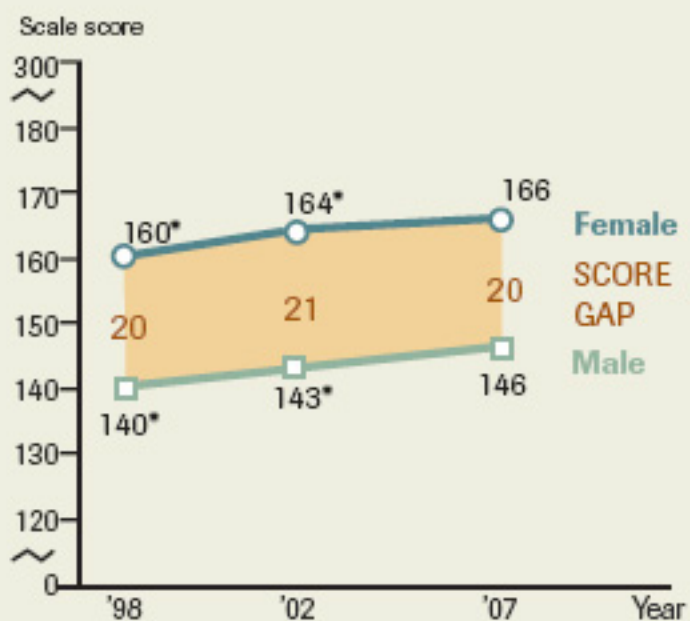

# Multiple Gaps

Big gaps exist on the national writing assessment at both grade levels between black and white students, Hispanic and white students, and boys and girls. The writing test has the biggest gender gap of all in the NAEP portfolio.

## 8th Grade

## 12th Grade

White & Black

White & Hispanic

Male & Female

\* Significantly different from 2007