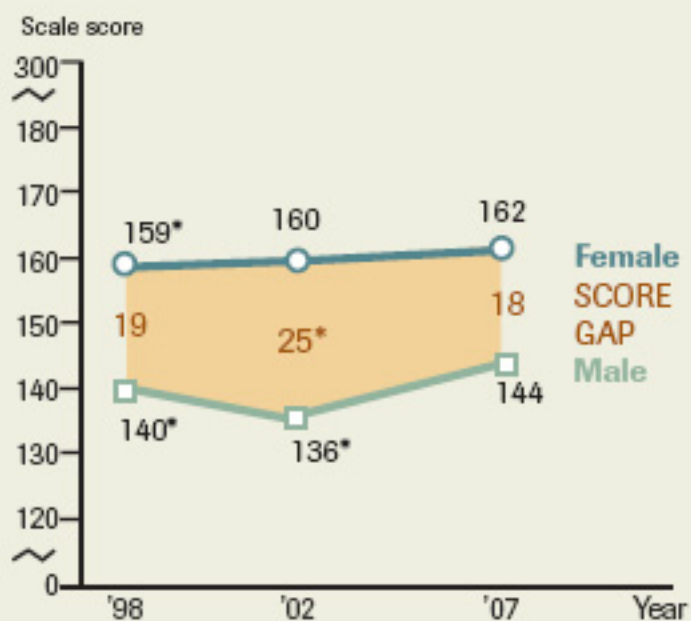

# Multiple Gaps

Big gaps exist on the national writing assessment at both grade levels between black and white students, Hispanic and white students, and boys and girls. The writing test has the biggest gender gap of all in the NAEP portfolio.

## 8th Grade

## 12th Grade

White & Black

White & Hispanic

Male & Female

\* Significantly different from 2007