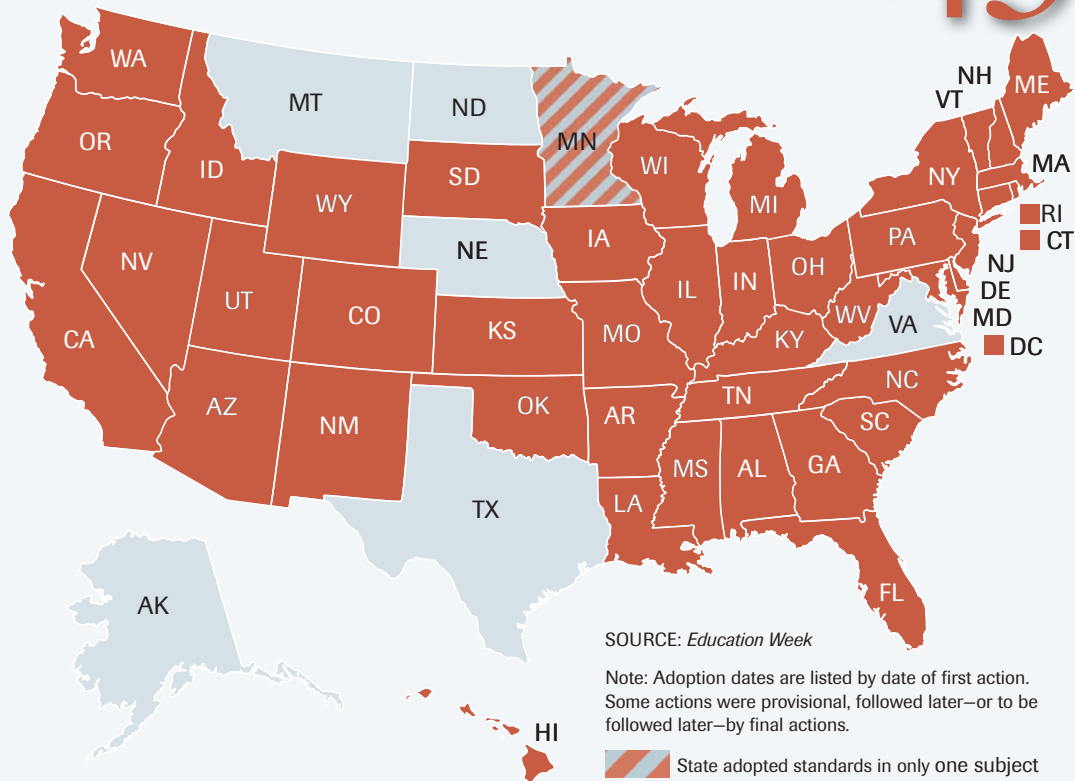

Common-Core Adoptions So Far

45

SOURCE: *Education Week*

Note: Adoption dates are listed by date of first action. Some actions were provisional, followed later—or to be followed later—by final actions.

FEBRUARY 2010

10 Kentucky

MAY 2010

12 West Virginia
 20 Hawaii
 25 Maryland

JUNE 2010

2 Wisconsin
 3 North Carolina
 4 Utah
 7 Ohio
 15 Michigan
 15 Missouri
 16 New Jersey

16 Wyoming

18 Nevada

24 Illinois

21 Washington, D.C.

27 Florida

29 Iowa

30 Tennessee

AUGUST 2010

2 Colorado
 2 California
 3 Indiana
 17 Vermont
 19 Delaware

SEPTEMBER 2010

27 Minnesota

OCTOBER 2010

12 Kansas
 19 New Mexico
 28 Oregon

NOVEMBER 2010

17 Idaho
 18 Alabama
 29 South Dakota

APRIL 2011

1 Maine