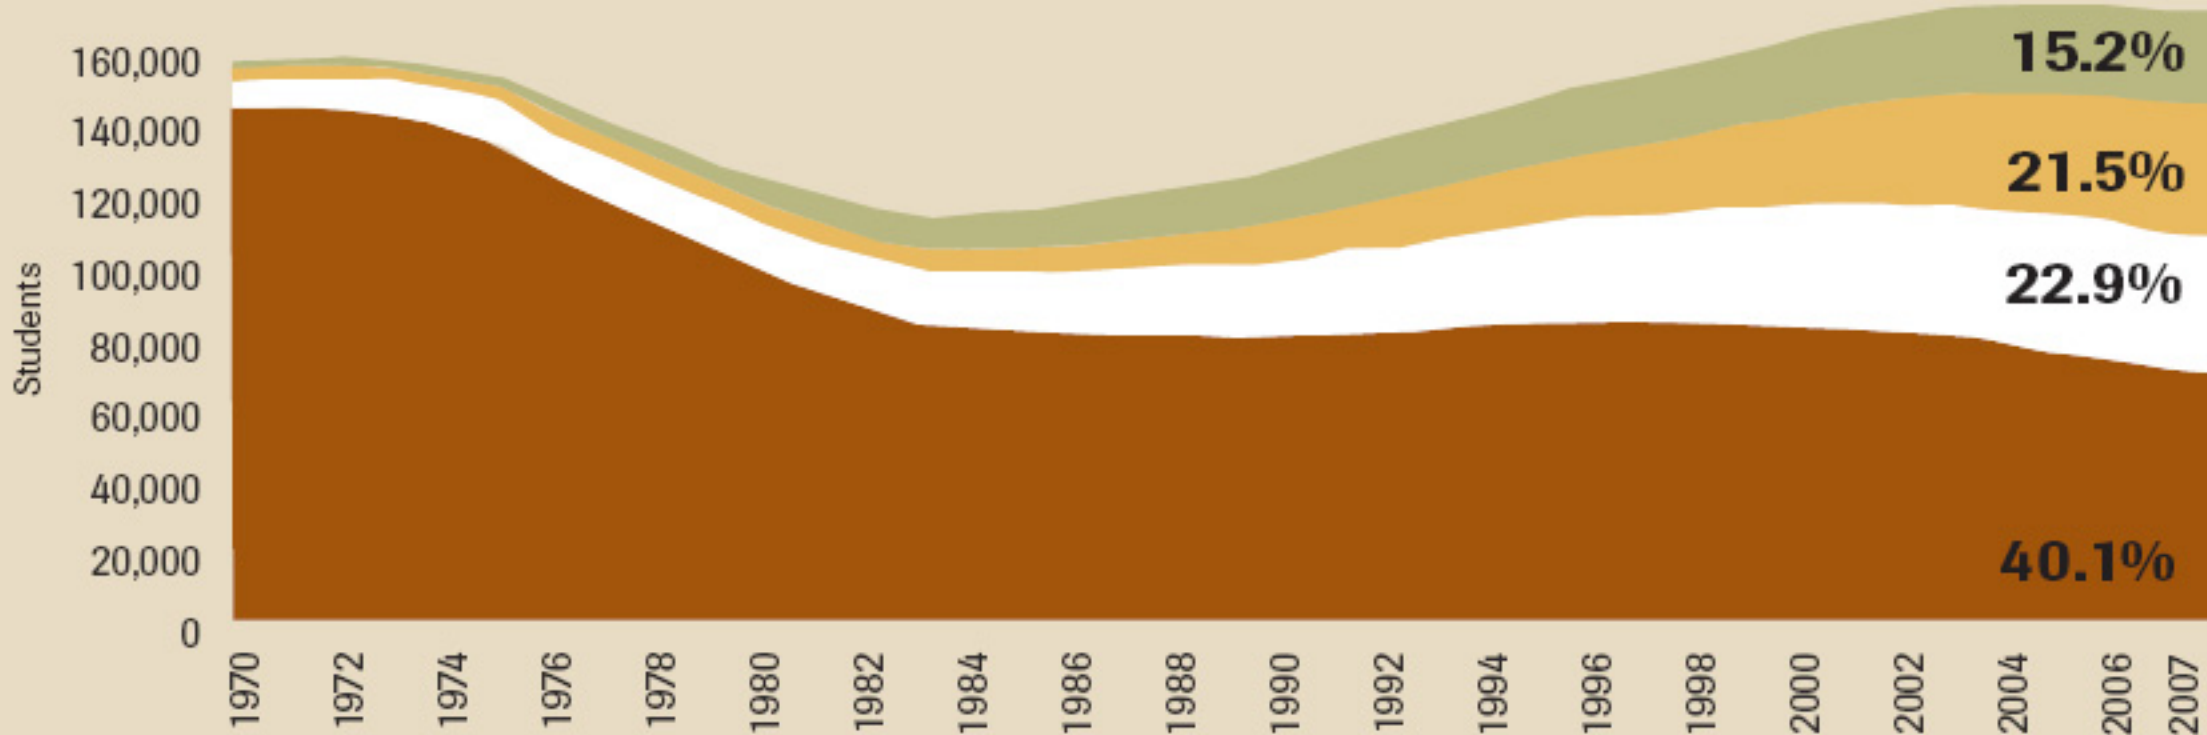

A CHANGING POPULATION

Enrollment by Racial and Ethnic Group

The demographics of the Montgomery County, Md., public school system have changed in the past 30 years. Today, a majority of its students are members of racial and ethnic minority groups.

- Asian-American
- Hispanic
- African-American
- White

SOURCE: Montgomery County Public Schools