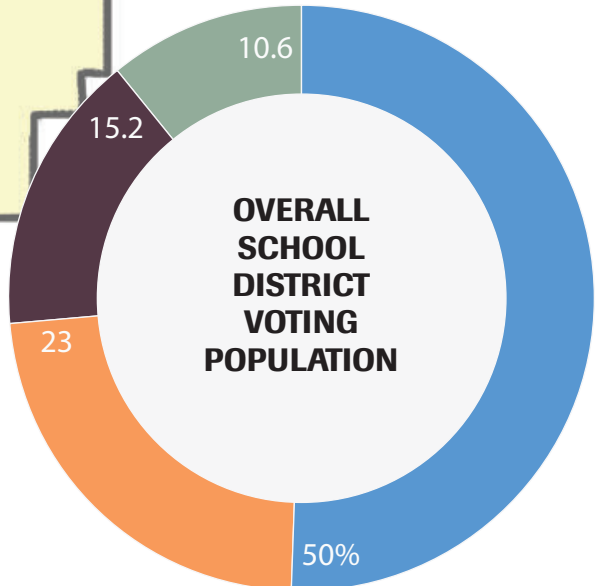

SUBDISTRICT VOTING POPULATION

POPULATION

- African-American
- Asian
- Latino
- White

Note: Numbers may not add up to 100 because of rounding.

SOURCES: U.S. Census Bureau; local voter redistricting task force

* No seats up for election this year.

NEW DIRECTION

The Pasadena Unified school system has switched from electing school board members districtwide to electing them from within seven subdistricts. The goal is to give minority voters a greater chance of having their voices heard. The first election under the new system takes place next week.