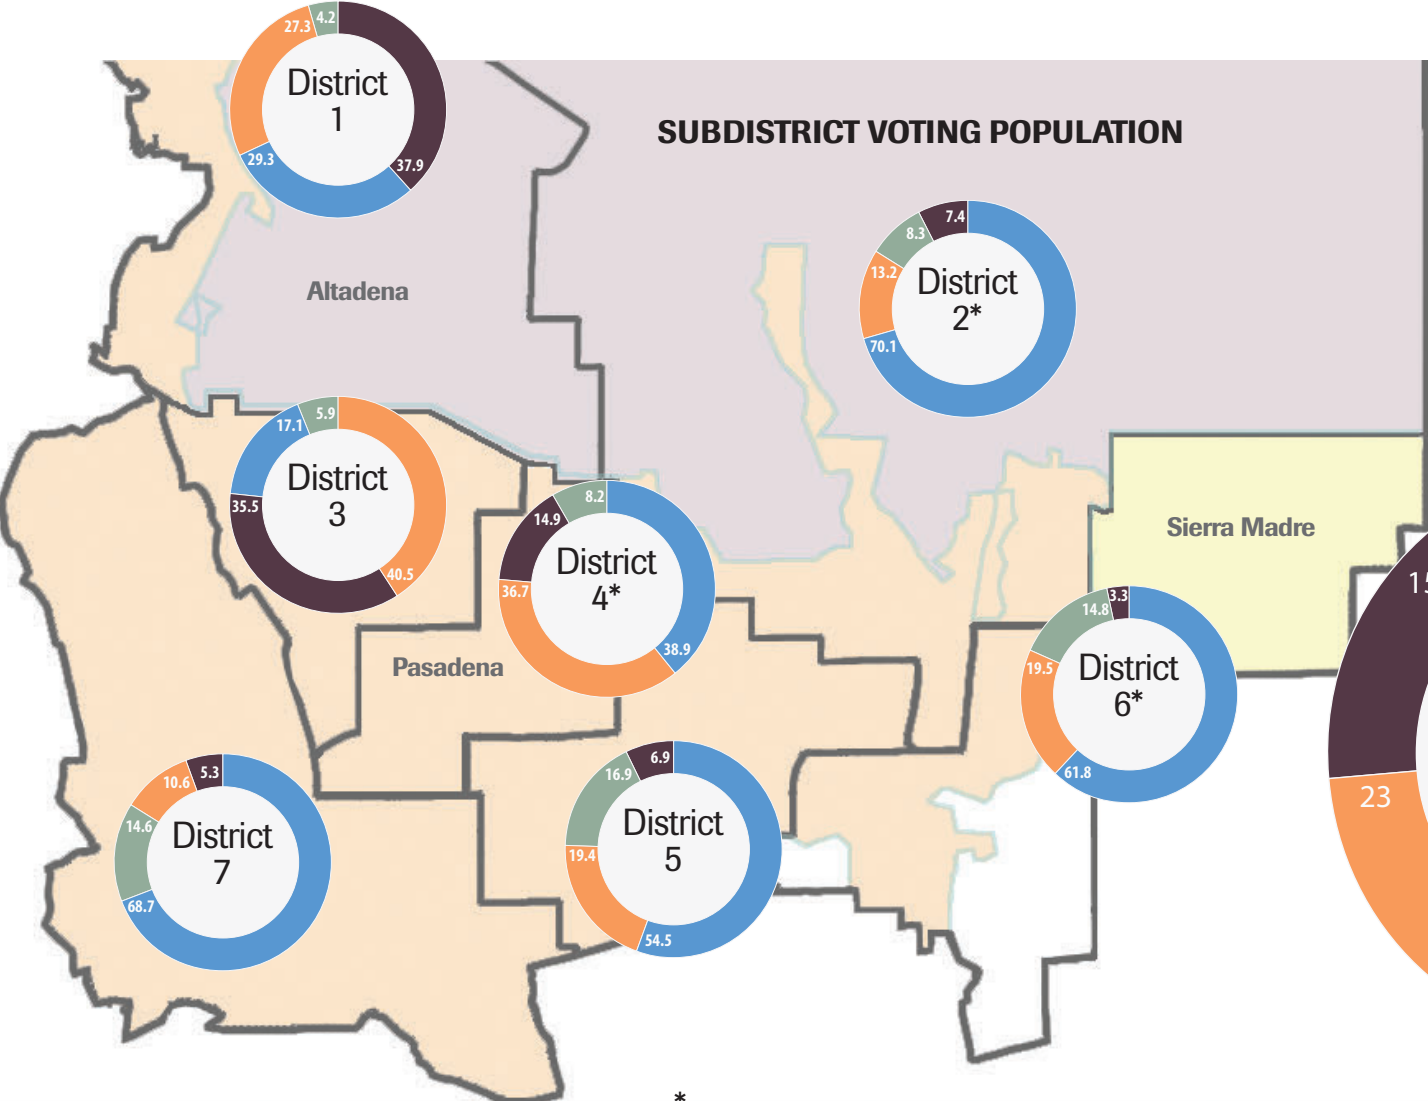

SUBDISTRICT VOTING POPULATION

POPULATION

- African-American
- Asian
- Latino
- White

Note: Numbers may not add up to 100 because of rounding.

SOURCES: U.S. Census Bureau; local voter redistricting task force

* No seats up for election this year.

NEW DIRECTION

The Pasadena Unified school system has switched from electing school board members districtwide to electing them from within seven subdistricts. The goal is to give minority voters a greater chance of having their voices heard. The first election under the new system takes place next week.

PASADENA DISTRICT ENROLLMENT

ALSO:
 Total Enrollment: 18,650
 English-Learners: 20.6%
 Free/Reduced Meals: 68%
 Special Education: 11.7%