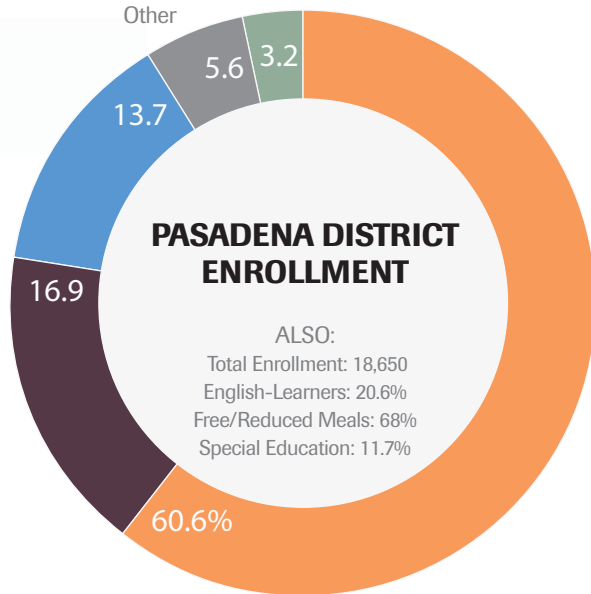

SUBDISTRICT VOTING POPULATION

POPULATION

- African-American
- Asian
- Latino
- White

Note: Numbers may not add up to 100 because of rounding.

SOURCES: U.S. Census Bureau; local voter redistricting task force

* No seats up for election this year.

NEW DIRECTION

The Pasadena Unified school system has switched from electing school board members districtwide to electing them from within seven subdistricts. The goal is to give minority voters a greater chance of having their voices heard. The first election under the new system takes place next week.