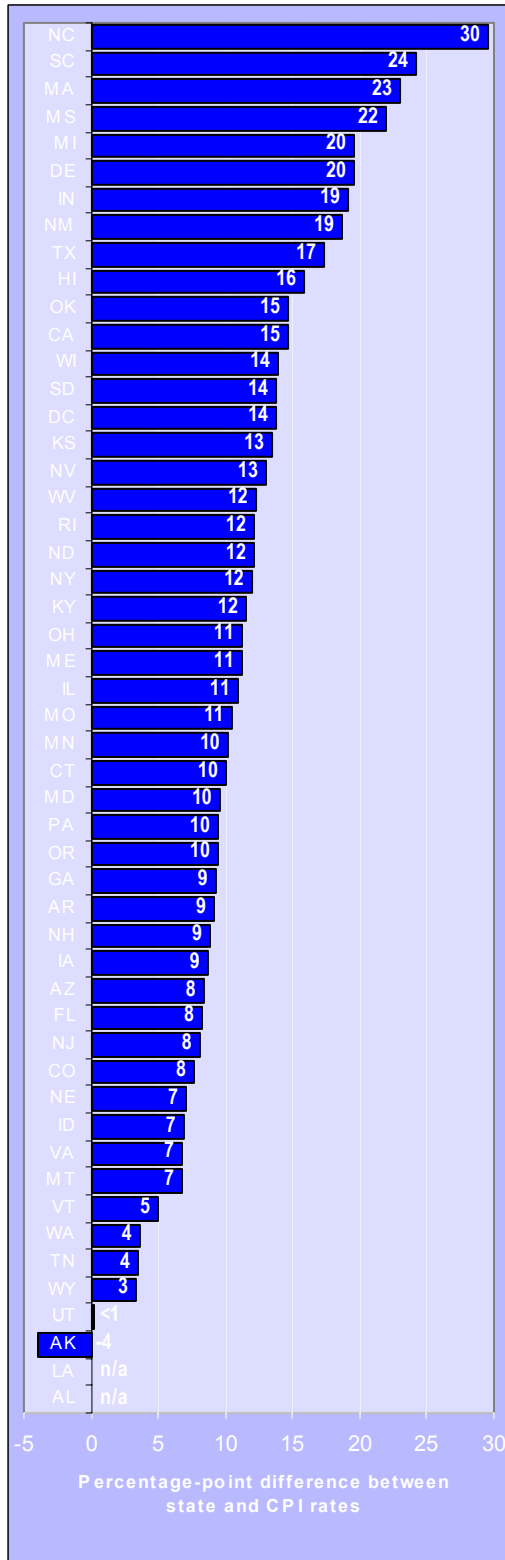

Differences Between State-reported and CPI Graduation Rates, 2003-04

Source: EPE Research Center, 2007 and The Education Trust, 2006